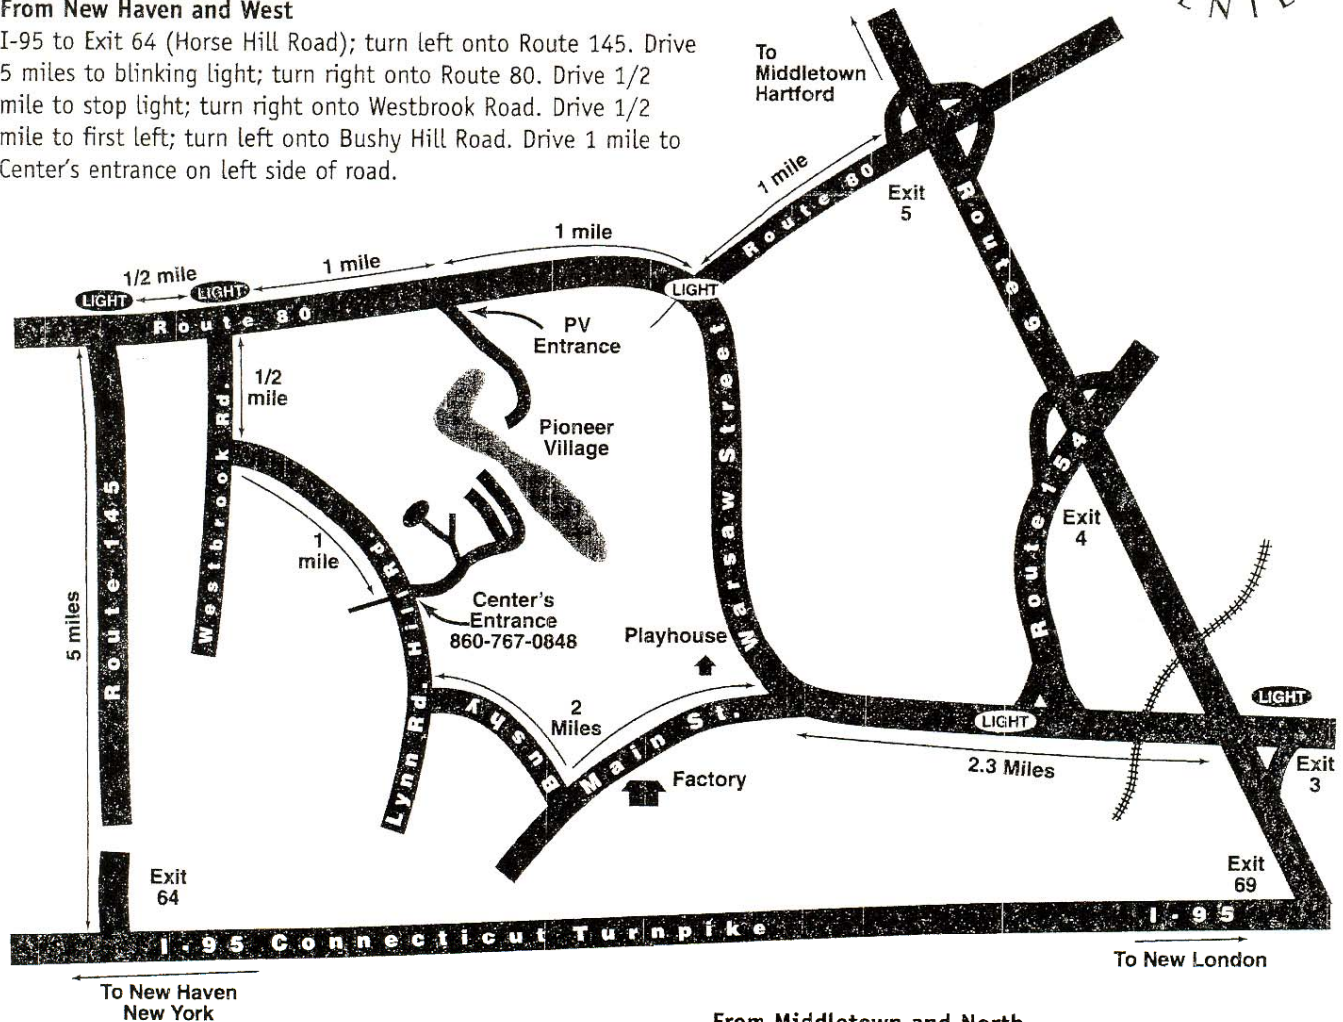

# Incarnation Center Directions

## From New Haven and West

I-95 to Exit 64 (Horse Hill Road); turn left onto Route 145. Drive 5 miles to blinking light; turn right onto Route 80. Drive 1/2 mile to stop light; turn right onto Westbrook Road. Drive 1/2 mile to first left; turn left onto Bushy Hill Road. Drive 1 mile to Center's entrance on left side of road.

## From New London and East

I-95 to Exit 69; right onto Route 9 and north to Exit 3 (Route 154) Left off ramp through stop light and over railroad tracks. Straight through second stop light into Ivoryton. Keep Playhouse on right and take Main Street out past factory. Turn right at stop sign onto Bushy Hill Road. At top of hill turn right with Bushy Hill Road. Center's entrance is second on right.

## From Middletown and North

Route 9 South to Exit 5; turn right onto Route 80. Drive 1 mile to blinking light; continue right on Route 80 for 2 miles to stop light; Turn left onto Westbrook Road; Drive 1/2 mile to first left; Turn onto Bushy Hill Road; drive 1 mile to Center's entrance on left.